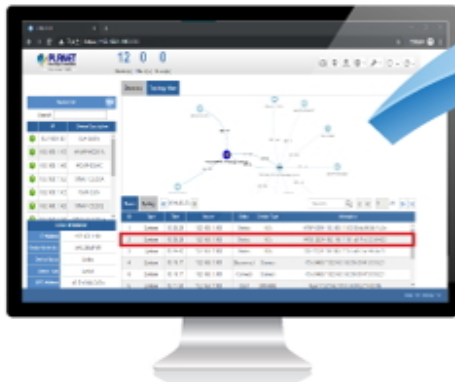

IP Power Management IP Camera Switch VoIP PON NVR/HDVR

Step 1

Discovery

Step 2

Add to List

Step 3

Domain Info. Display

Nodes Discovery