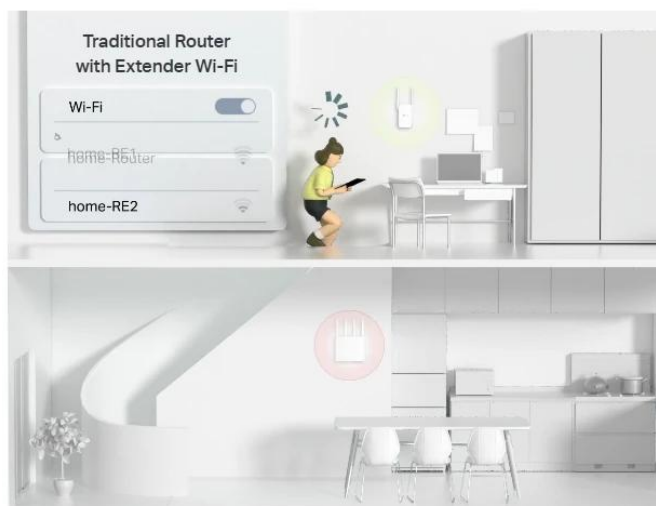

AC1200 Wi-Fi for an Advanced Online Experience

With the 802.11ac Wi-Fi technology, the TL-WPA7517 operates a dual band Wi-Fi network (simultaneous 300 Mbps on 2.4 GHz and 867 Mbps on 5 GHz) with more bandwidth and less interference, maximizing the performance of your powerline network.

867Mbps
on 5GHz

Phone

Pad

Laptop

...

300Mbps
on 2.4GHz

Smart Camera

Smart Plug

Smart Bulb

...

Flexibilní vytvoření Mesh Wi-Fi pro celý domov

Pokud máte doma nějaká místa se slabým signálem, jednoduše přidejte další EasyMesh kompatibilní zařízení a vytvořte si Mesh Wi-Fi síť pro celý domov. Už nemusíte hledat stabilní připojení.

WiFi Dead Zone Killer
Eliminate weak signal areas with WiFi coverage for the whole house

Smart Roaming
Uninterrupted streaming when moving around your home

One WiFi Name
No more switching WiFi network names

Jednotná síť na jedno klepnutí

Konfigurace Wi-Fi jedním dotykem okamžitě zkopíruje název a heslo sítě z routeru pro snadné nastavení. Automatická synchronizace Wi-Fi automaticky aplikuje jakékoliv změny nastavení na celou síť.

Nastavení vaší existující Wi-Fi sítě se okamžitě synchronizuje s novým opakovačem signálu.