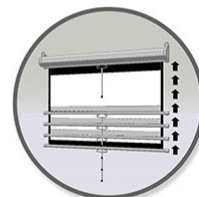

# MANUAL SERIES

Manual Pull-Down Projector Screen

Black or white case options available on certain models/sizes

180° Viewing Angle

MaxWhite® 1.1 Gain Front Projection Screen Material

Optional 6" and 12" L brackets available- SOLD SEPARATELY

Compatible with Standard throw projectors only

Available in Diagonal Sizes: 71" - 170"

Professional Manufacturer's 2-year Warranty and 3-year ENRG® Warranty

Available in Various Aspect Ratios:

Dual wall and Ceiling Installation Design

Screen lanyard included for easy operation

Auto-locking system provides variable height settings