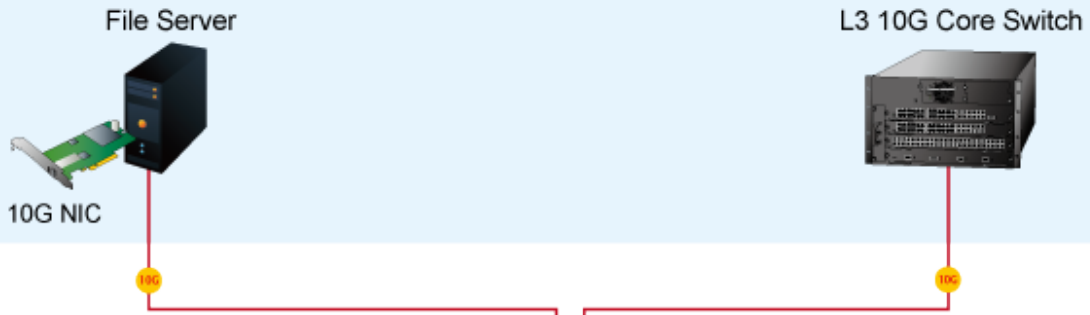

High Performance Server Service

10G Communication